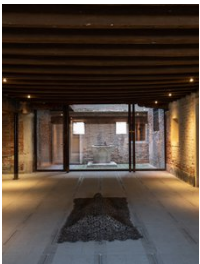

Kelly Akashi

Heirloom, 2022

lost-wax cast and wire brushed bronze

10¹/₄ x 105¹/₂ x 44⁷/₈ in.

26 x 268 x 114 cm.